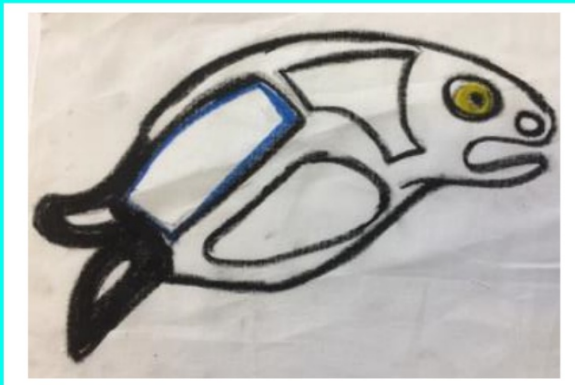

Do an outline of animal in sketchbook using oil pastel