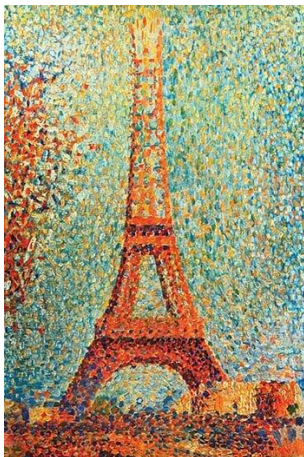

Seurat-inspired Eiffel Tower Painting

Georges-Pierre Seurat was a French post-Impressionist artist. He is best known for devising the painting techniques known as chromoluminarism as well as pointillism.

What do you notice about the painting above? You can see that the colours have a softer feel, and though the overall work looks clean and neatly outlined, there is a lot of depth in terms of colour and shade. This is because of Seurat's favourite painting technique – pointillism.

In pointillism, tiny dots of colour are put together on canvas, repeatedly, till it fills in an entire area. So rather than the painter mixing up these dots of paint, your brain mixes it up so your eyes see it as a single picture rather than a combination of dots. You could say that the painting has an almost 'digital' feel to it!

Seurat-inspired Eiffel Tower Painting

Take a look at a detail from the painting above:

All this sounds quite scientific, and that's because it is! Seurat went through scientists' writings on colour theory, and how the human eye views colours. After lots of study, he realized that one could use colours by understanding them scientifically, and this led to the creation of a new language called Chromoluminarism. Science!