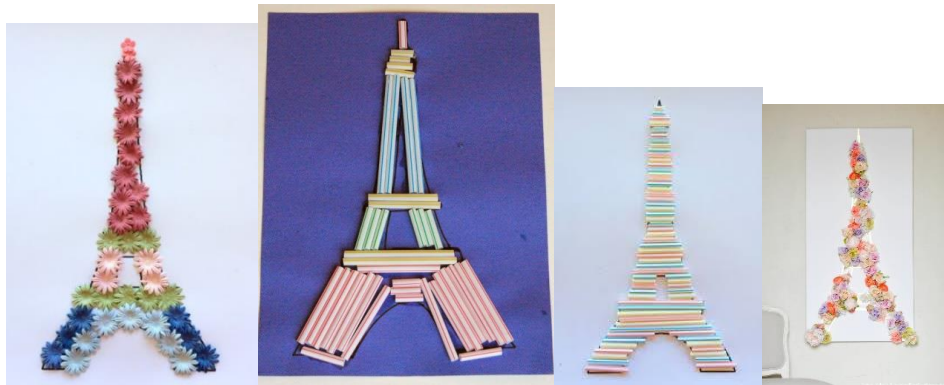

Seurat-inspired Eiffel Tower Painting